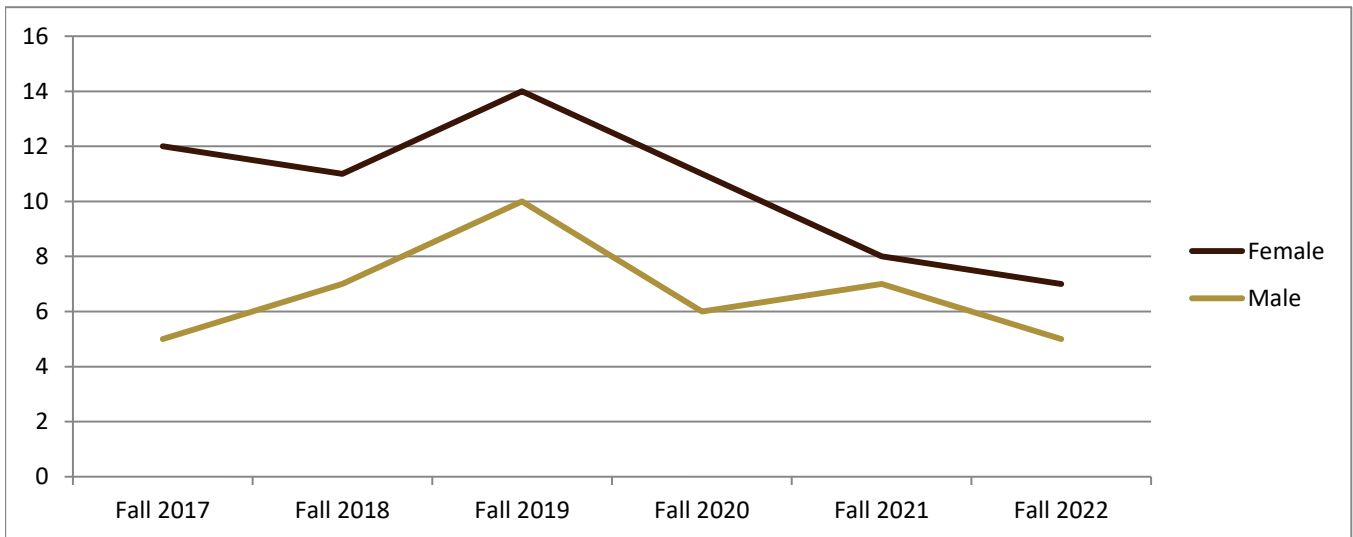

SMSU Spanish Program Data

Enrolled Minors

Academic Years 2017-18 to 2022-23

Using Fall Semester Data (Fall 2017 to Fall 2022) for Term Specific measures

Enrolled by AY & Term		2018	2019	2020	2021	2022	2023
Fall		17	18	24	17	15	12
Spring		19	19	23	18	13	11
Summer		10	3	2	5	6	5
Grand Total		46	40	49	40	34	28

SMSU Spanish Program Data

Enrolled Minors

Academic Years 2017-18 to 2022-23

Using Fall Semester Data (Fall 2017 to Fall 2022) for Term Specific measures

By Gender	Fall 2017	Fall 2018	Fall 2019	Fall 2020	Fall 2021	Fall 2022
Female	12	11	14	11	8	7
Male	5	7	10	6	7	5
Grand Total	17	18	24	17	15	12

SMSU Spanish Program Data

Enrolled Minors

Academic Years 2017-18 to 2022-23

Using Fall Semester Data (Fall 2017 to Fall 2022) for Term Specific measures

By Class Level	Fall 2017	Fall 2018	Fall 2019	Fall 2020	Fall 2021	Fall 2022
1 - Freshmen		2	5	4		3
2 - Sophomore	6	3	3	4	4	
3 - Junior	5	7	5	3	2	4
4 - Senior	6	6	11	6	9	5
Grand Total	17	18	24	17	15	12