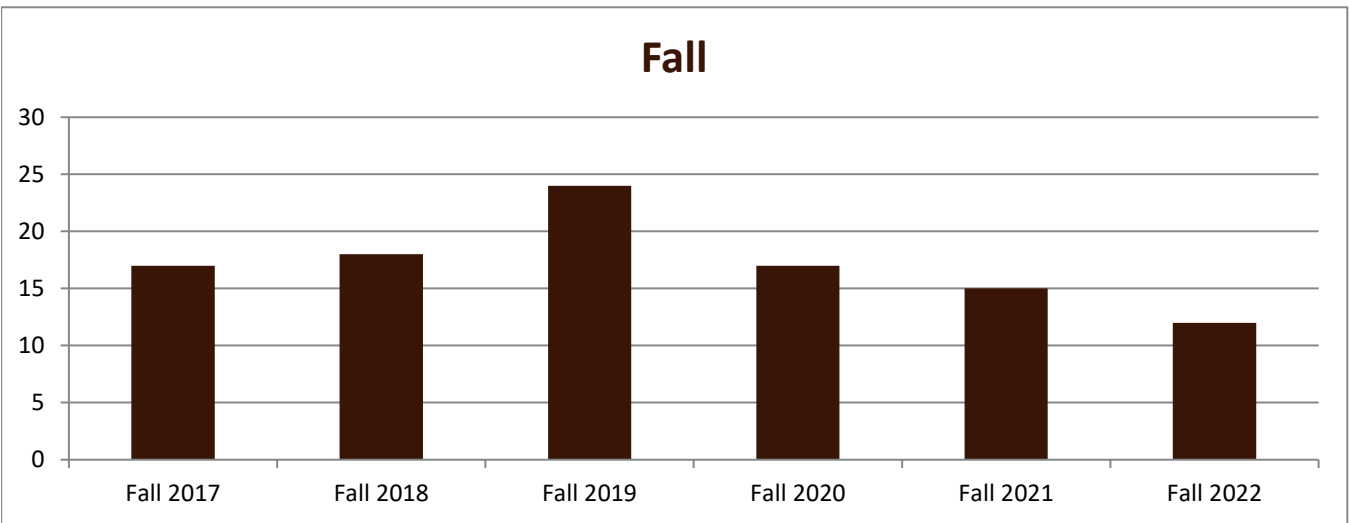

SMSU Spanish Program Data

Enrolled Minors

Academic Years 2017-18 to 2022-23

Using Fall Semester Data (Fall 2017 to Fall 2022) for Term Specific measures

Enrolled by AY & Term		2018	2019	2020	2021	2022	2023
Fall		17	18	24	17	15	12
Spring		19	19	23	18	13	11
Summer		10	3	2	5	6	5
Grand Total		46	40	49	40	34	28

SMSU Spanish Program Data

Enrolled Minors

Academic Years 2017-18 to 2022-23

Using Fall Semester Data (Fall 2017 to Fall 2022) for Term Specific measures

By Gender	Fall 2017	Fall 2018	Fall 2019	Fall 2020	Fall 2021	Fall 2022
Female	12	11	14	11	8	7
Male	5	7	10	6	7	5
Grand Total	17	18	24	17	15	12