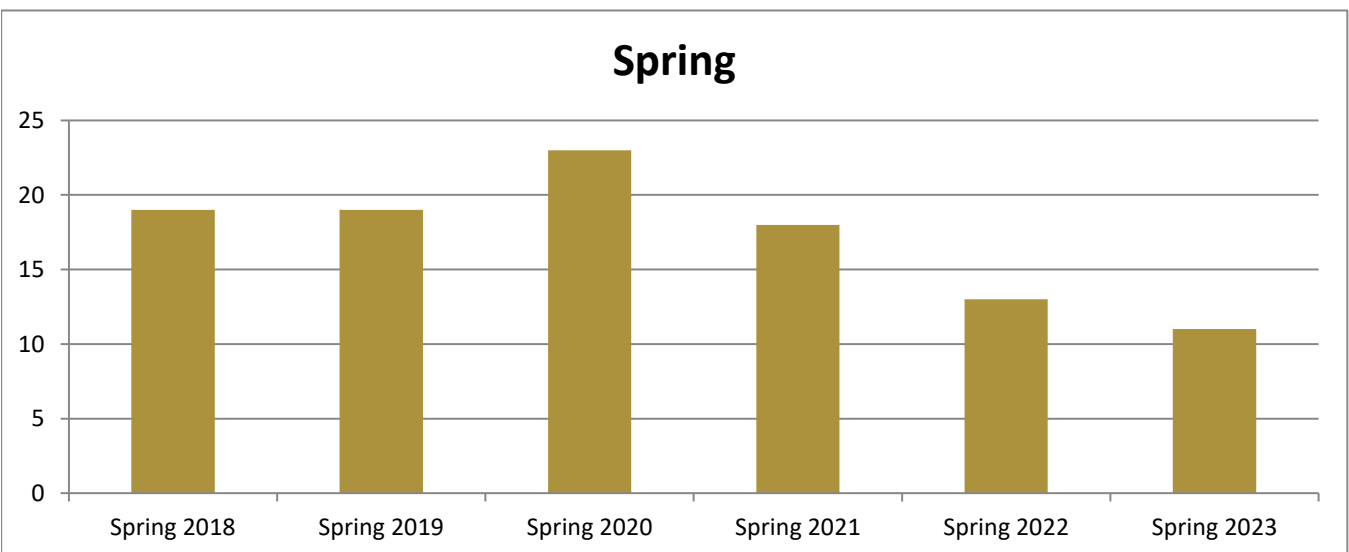

SMSU Spanish Program Data

Enrolled Minors

Academic Years 2017-18 to 2022-23

Using Fall Semester Data (Fall 2017 to Fall 2022) for Term Specific measures

Enrolled by AY & Term		2018	2019	2020	2021	2022	2023
Fall		17	18	24	17	15	12
Spring		19	19	23	18	13	11
Summer		10	3	2	5	6	5
Grand Total		46	40	49	40	34	28

SMSU Spanish Program Data

Enrolled Minors

Academic Years 2017-18 to 2022-23

Using Fall Semester Data (Fall 2017 to Fall 2022) for Term Specific measures

By Gender	Fall 2017	Fall 2018	Fall 2019	Fall 2020	Fall 2021	Fall 2022
Female	12	11	14	11	8	7
Male	5	7	10	6	7	5
Grand Total	17	18	24	17	15	12